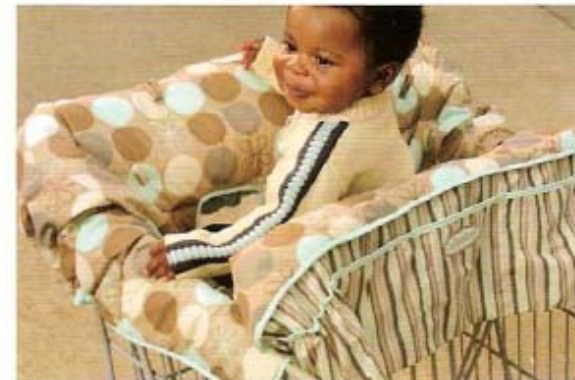

150-717

150-718

Traveltime Baby™ - Prepare to go anywhere!

17 **infantino**

Con bolsillos para guardar
mamaderas, botellas y colgar
juguetes