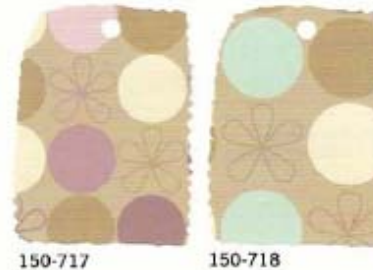

# 2-in-1 Cart Cover

150-717 pink circles **NEW**  
150-718 blue circles **NEW**

- One size fits all.
- Easy on & off design.
- Large pockets hold toys, bottles and more!
- Also fits most public highchairs.